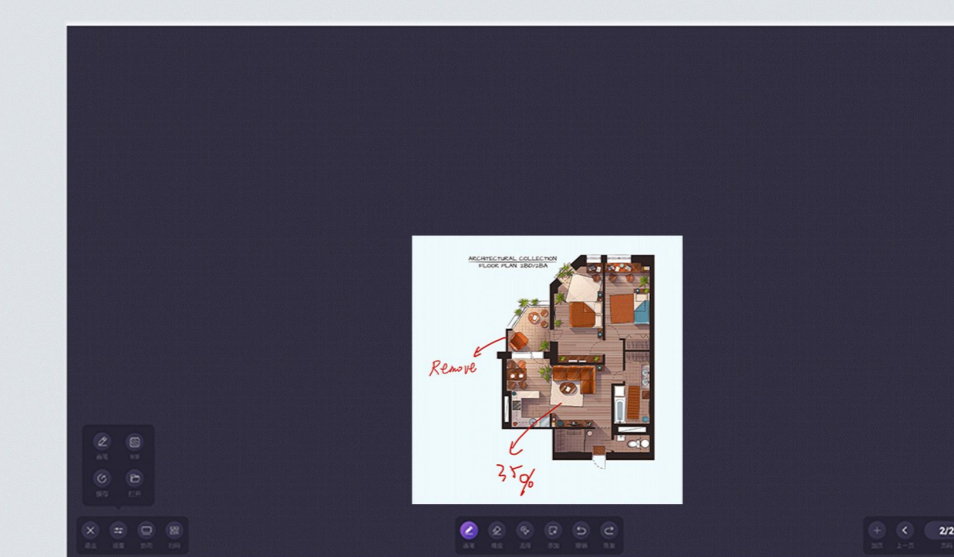

No Mouse Required

Easily Point Out on Any Occasions

27-inch touch screen, fast and accurate touch control, just need one gently point, PPT will be easily turned page.

The large screen can be synchronized while using writing pen and key annotations function.

Intelligent Whiteboard

Insert image | Insert video |
Smart search

Scan Code to Save

Save to local folder | Scan to
take away | Store in the
cloud

Sharp Handwriting

1mm precision rate | Widths
and colors are available

Zoom In and Out

One point to write | Tow
points to zoom in and out |
Back of hand touch to erase

0086-755-36699620

<https://global.horion.com>

Wireless Mirror Screen

Present Fantastic View in Real Time

Horion smart lectern and projector, conference display, small pitch LED and other venue screen can easily interacted with at the same time. Through the Horion wireless screen mirroring devices, multi screens can be displayed simultaneously and wonderful content can be presented in real time.

Ergonomic Design

One Click Lifting and Flexible Adjustment

Ergonomic design, the column can be flexibly adjusted to the required height, suitable for people of different heights, with a 20° golden tilt angle of the touch screen, bringing a comfortable viewing and operating experience.