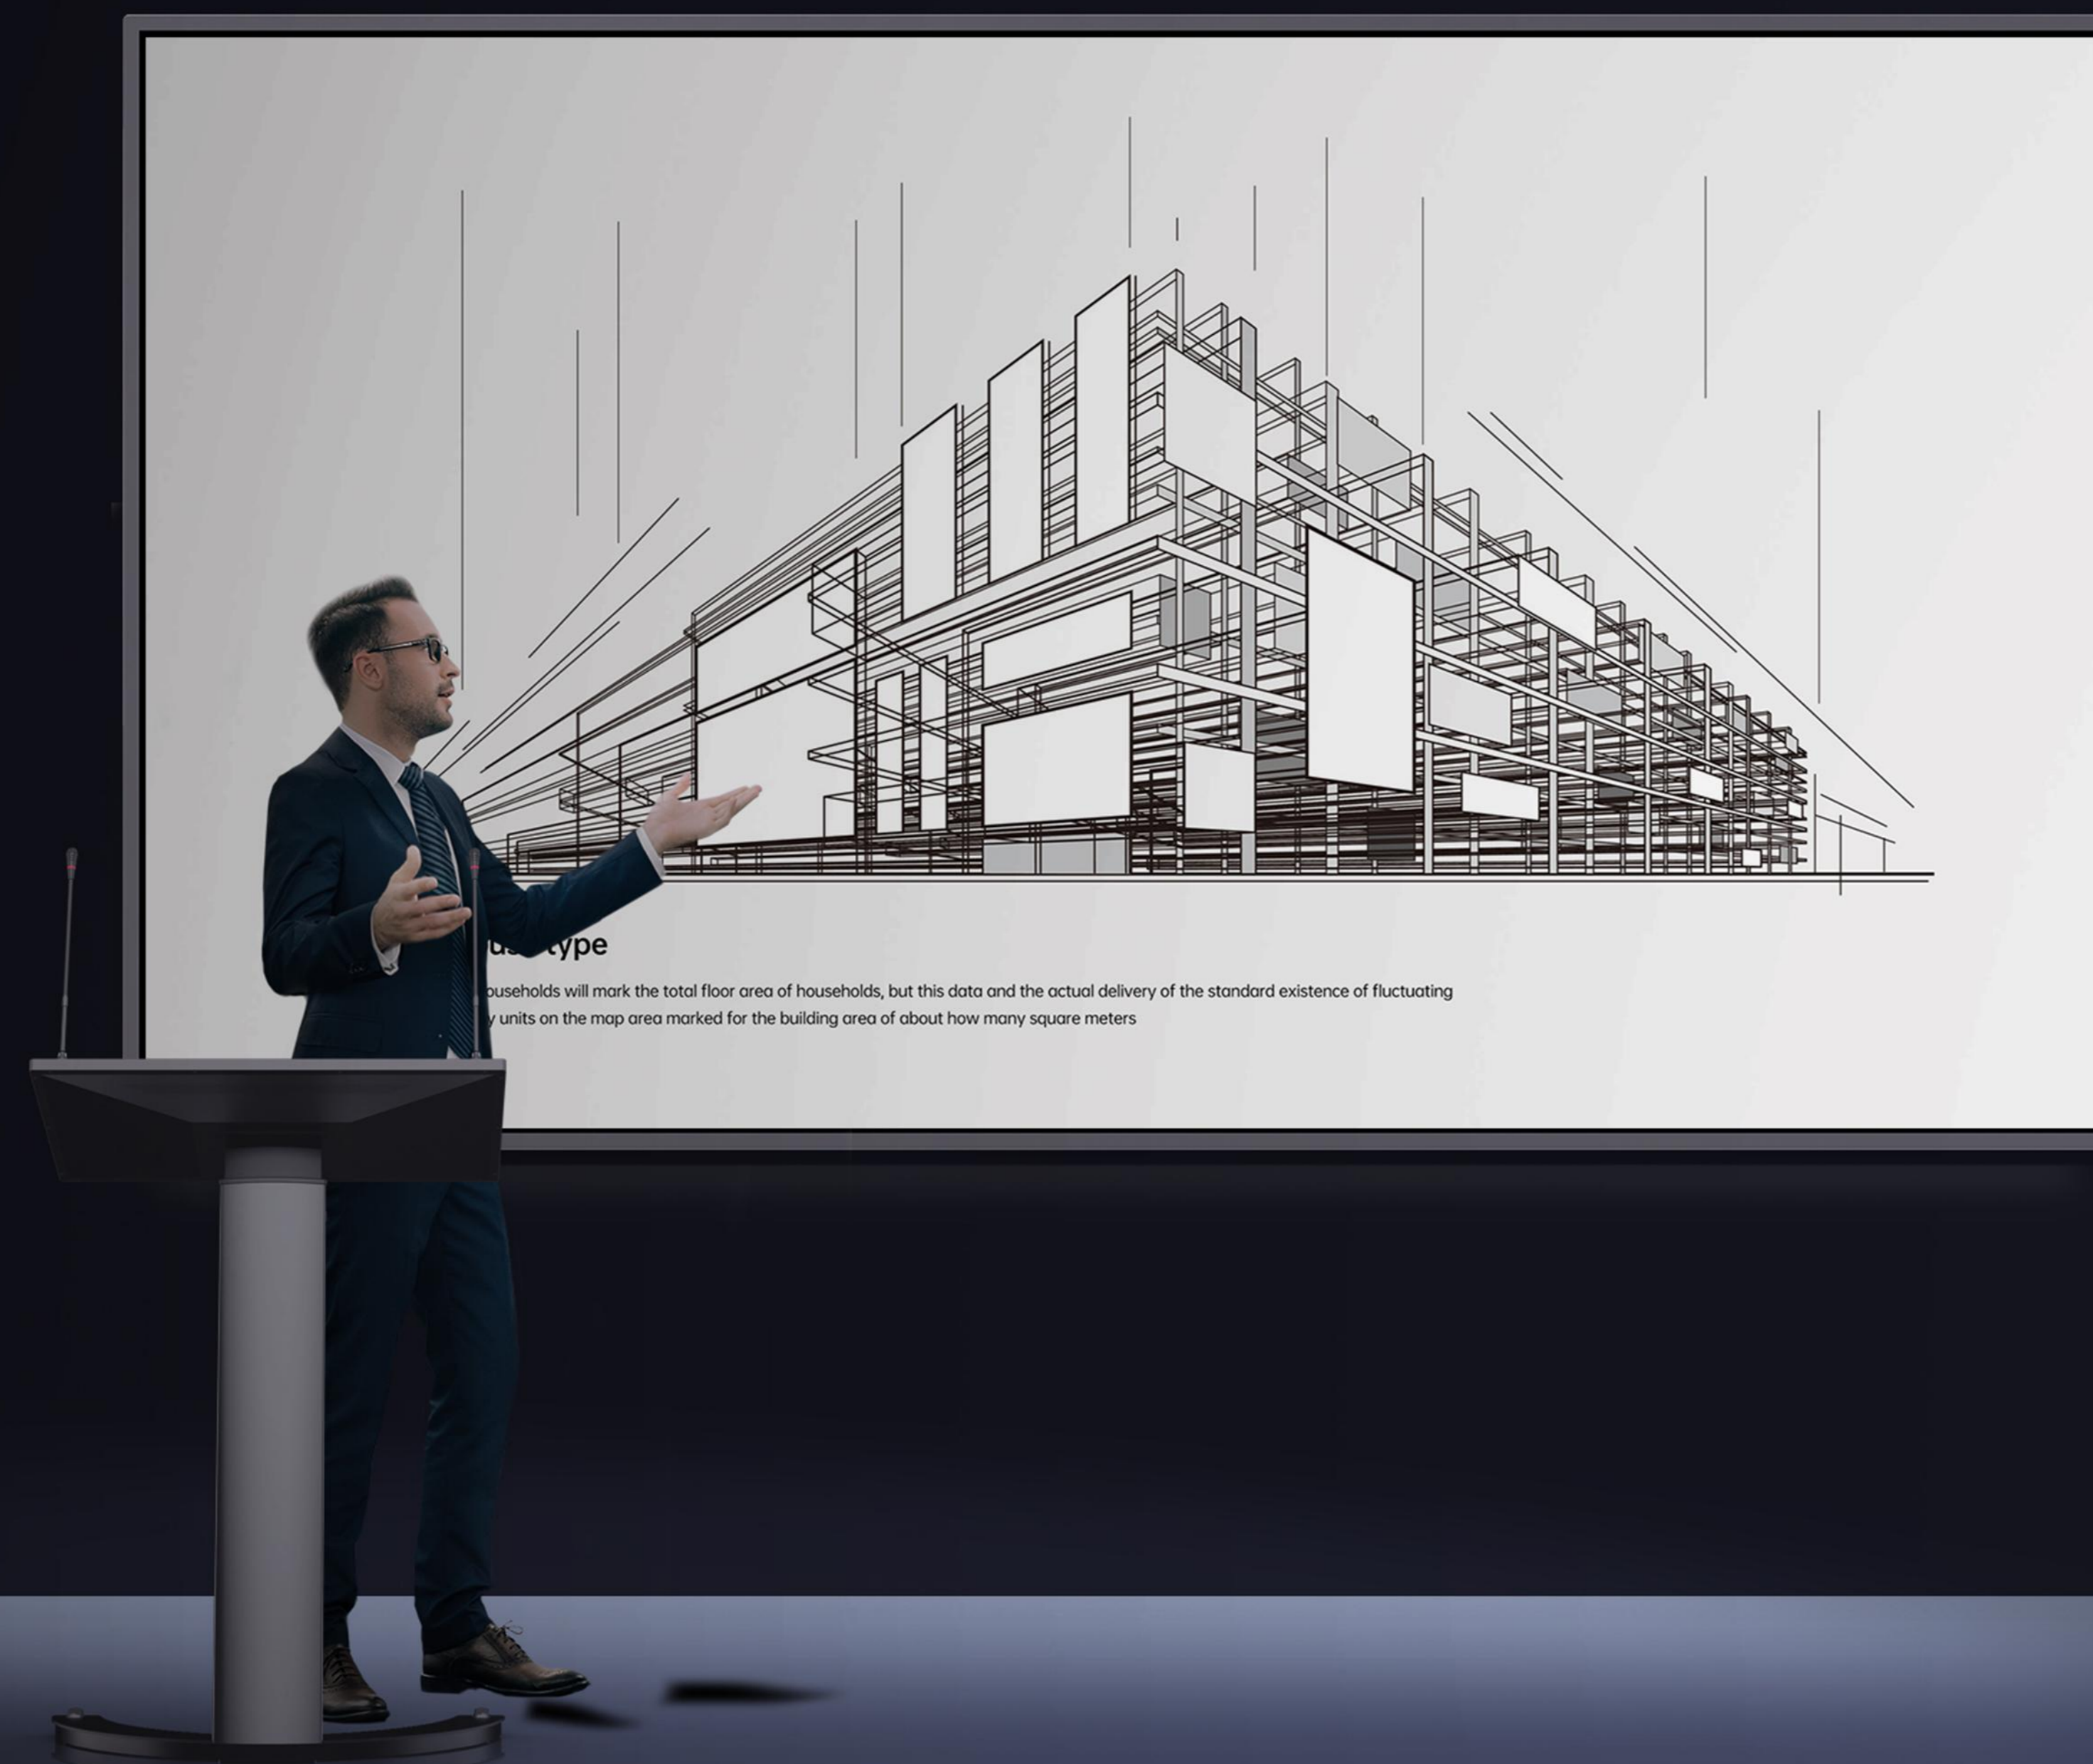

Zoom In and Out

One point to write | Tow
points to zoom in and out |
Back of hand touch to erase

0086-755-36699620

<https://global.horion.com>

Wireless Mirror Screen

Present Fantastic View in Real Time

Horion smart lectern and projector, conference display, small pitch LED and other venue screen can easily interacted with at the same time. Through the Horion wireless screen mirroring devices, multi screens can be displayed simultaneously and wonderful content can be presented in real time.

Ergonomic Design

One Click Lifting and Flexible Adjustment

Ergonomic design, the column can be flexibly adjusted to the required height, suitable for people of different heights, with a 20° golden tilt angle of the touch screen, bringing a comfortable viewing and operating experience.