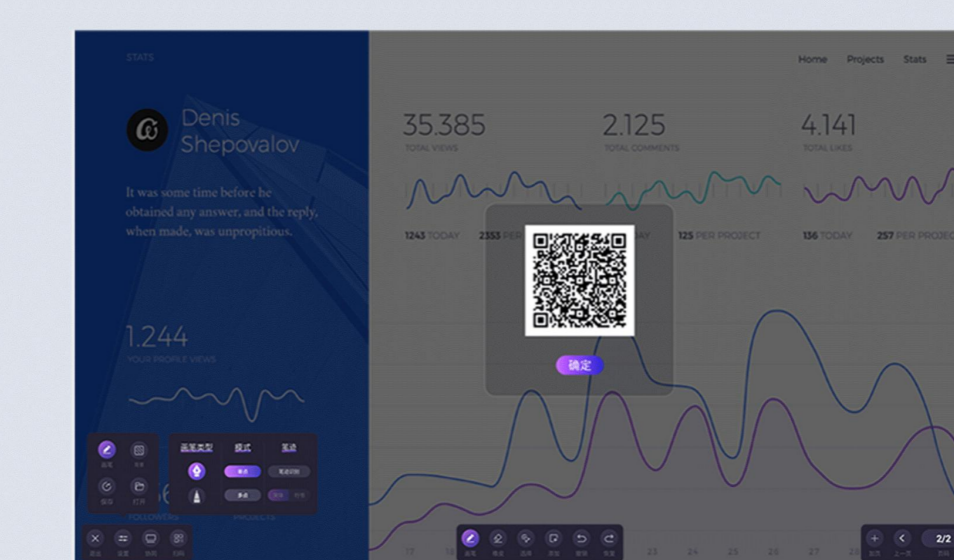

4K Resolution Rate

Full Lamination Process

4K HDR (High Data Rate)

Clear details and fine colors

Non-4K HDR (High Data Rate)

Fuzzy, loss of details

0086-755-36699620

<https://global.horion.com>

No Mouse Required

Easily Point Out on Any Occasions

27-inch touch screen, fast and accurate touch control, just need one gently point, PPT will be easily turned page.

The large screen can be synchronized while using writing pen and key annotations function.

Intelligent Whiteboard

Insert image | Insert video |
Smart search

Scan Code to Save

Save to local folder | Scan to
take away | Store in the
cloud

Sharp Handwriting

1mm precision rate | Widths
and colors are available